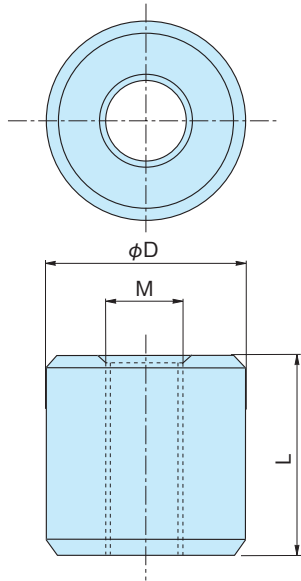

丸ボス

ROUND TAPPED TUBES

H-10(ss)・SH-10(sus)

SH-10-2

SH-10-10

特 徴 Feature	<ul style="list-style-type: none"> ●各種サイズ別注品承ります。 ●Various sizes are available for special ordered products.
材 質	<ul style="list-style-type: none"> ●H-10/鉄 ●SH-10/ステンレス
用 途	●配電盤・制御盤・計器盤用BOX
Material	<ul style="list-style-type: none"> ●H-10/Rolled steel ●SH-10/Stainless steel
Specific Use	●Distribution boards, meter boards, etc.